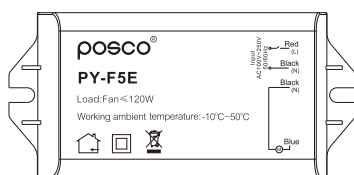

断电后，复电开启风扇默认第三档
Power outage and revert,when you turn on the fan ,it is at 3rd speed

接线方式 / Connection mode

远程遥控
RF Remote

墙壁开关
Wall switch

吊扇
Ceiling fan

产品功能 / Product features

遥控 Remote

内置式迷你控制器 Built-in mini controller