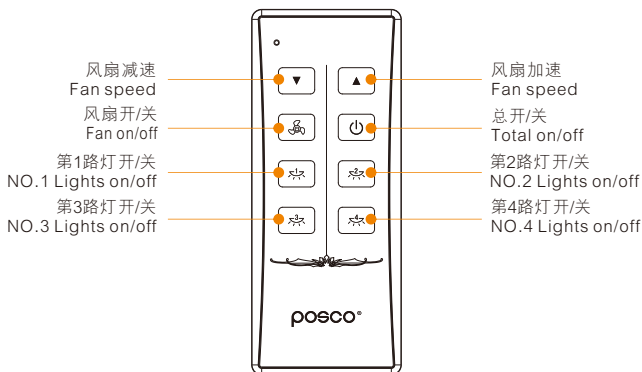

MARCKEEZ 量磁™

Anywhere is intelligent | 智 控 常 在

风扇 + 灯遥控开关
Multiple Controller Switch For
Fan & Lamp

产品功能 / Product features

遥控 Remote

墙壁开关 Wall switch

断电后，复电开启风扇默认第三档
Power outage and revert,when you turn on the fan ,it is at 3rd speed

接线方式 / Connection mode

86*86面板控制
86*86 control panel无线控制
Wireless control双向控制
Two-way control风扇120W
Fan120W5 档调速
5 Speeds每路负载LED≤300W
Every road load LED≤300W110V~250V
宽电压
Wide voltage

产品功能 / Product features