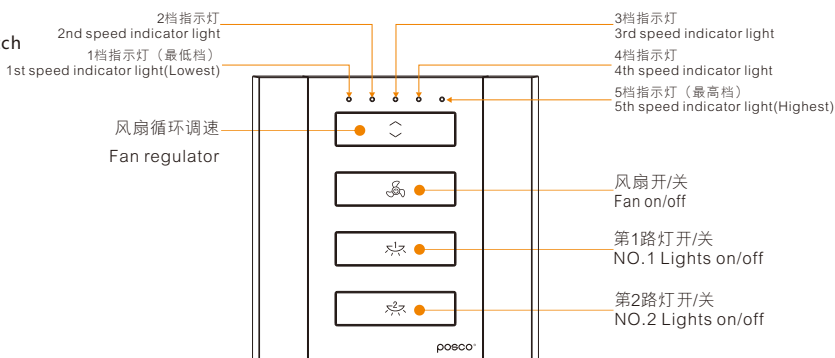

接线方式 / Connection mode

86*86面板控制
86*86 control panel无线控制
Wireless control双向控制
Two-way control风扇120W
Fan120W5 档调速
5 Speeds每路负载LED≤300W
Every road load LED≤300W110V~250V
宽电压
Wide voltage

产品功能 / Product features

遥控 Remote

墙壁开关 Wall switch

断电后，复电开启风扇默认第三档
Power outage and revert, when you turn on the fan, it is at 3rd speed

接线方式 / Connection mode

远程遥控
RF Remote

RF wireless

Input
AC100V~250V
50/60Hz墙壁开关
Wall switch

86*86面板控制
86*86 control panel

无线控制
Wireless control

双向控制
Two-way control

风扇120W
Fan120W

5档调速
5 Speeds

110V~250V
宽电压
Wide voltage

产品功能 / Product features

遥控 Remote

墙壁开关 Wall switch