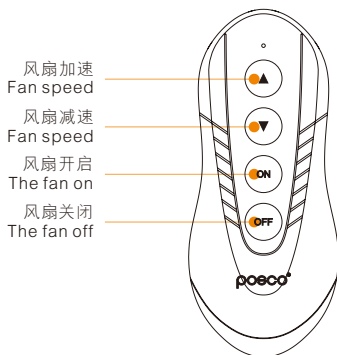

遥控 Remote

墙壁开关 Wall switch

断电后，复电开启风扇默认第三档
Power outage and revert, when you turn on the fan, it is at 3rd speed

接线方式 / Connection mode

远程遥控
RF Remote

RF wireless

Input
AC100V~250V
50/60Hz墙壁开关
Wall switch

86*86面板控制
86*86 control panel

无线控制
Wireless control

双向控制
Two-way control

风扇120W
Fan120W

5档调速
5 Speeds

110V~250V
宽电压
Wide voltage

产品功能 / Product features

遥控 Remote

墙壁开关 Wall switch

断电后，复电开启风扇默认第三档
Power outage and revert,when you turn on the fan ,it is at 3rd speed

接线方式 / Connection mode

远程遥控
RF Remote

墙壁开关
Wall switch

吊扇
Ceiling fan

产品功能 / Product features

遥控 Remote

内置式迷你控制器 Built-in mini controller