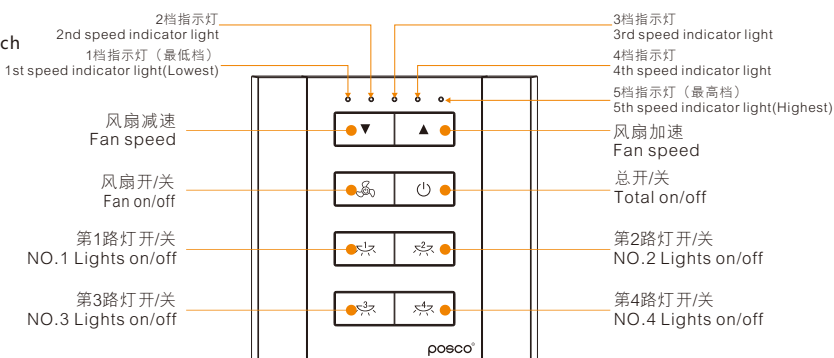

MARCKEEZ 量磁™

Anywhere is intelligent | 智 控 常 在

风扇 + 灯遥控开关
Multiple Controller Switch For
Fan & Lamp

产品功能 / Product features

遥控 Remote

墙壁开关 Wall switch

断电后，复电开启风扇默认第三档
Power outage and revert,when you turn on the fan ,it is at 3rd speed

接线方式 / Connection mode

86*86面板控制
86*86 control panel无线控制
Wireless control双向控制
Two-way control风扇120W
Fan120W5 档调速
5 Speeds每路负载LED≤300W
Every road load LED≤300W110V~250V
宽电压
Wide voltage

产品功能 / Product features