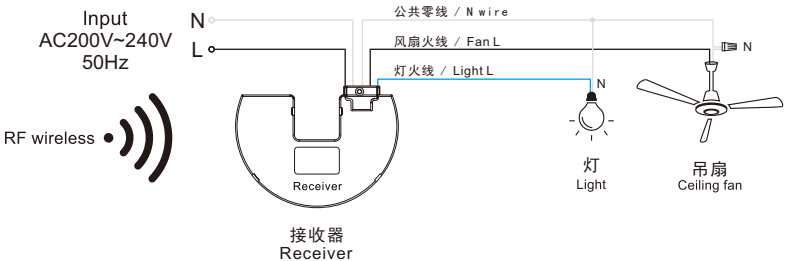

内置式控制器 Built-in controller

安装方式 installation

轻松将控制器置入U型架里
Put the controller into the U-shape frame easily

接线方式 / Connection mode

产品功能 / Product features

遥控 Remote

- 风扇高档
High speed
- 风扇中档
Mid speed
- 风扇低档
Low speed
- 风扇关闭
Turn OFF
- 总关闭
Total OFF

将控制器置入电机上面
Put the controller on the motor

内置式控制器 Built-in controller

接线方式 / Connection mode

远程遥控
RF Remote

KG28

AC吊扇遥控
AC Fan remote control

IY

功能：风扇开/关、三档调速、灯开/关、定时1h/2h/4h/8h、正/反转

Function: the fan on/off, 3 level speed, light on/off, Timer 1 h / 2 h / 4 h / 8 h, Forward/Reverse

功能：风扇开/关、三档调速、灯开/关、定时1h/2h/4h/8h、正/反转

Function: the fan on/off, 3 level speed, light on/off, Timer 1 h / 2 h / 4 h / 8 h, Forward/Reverse