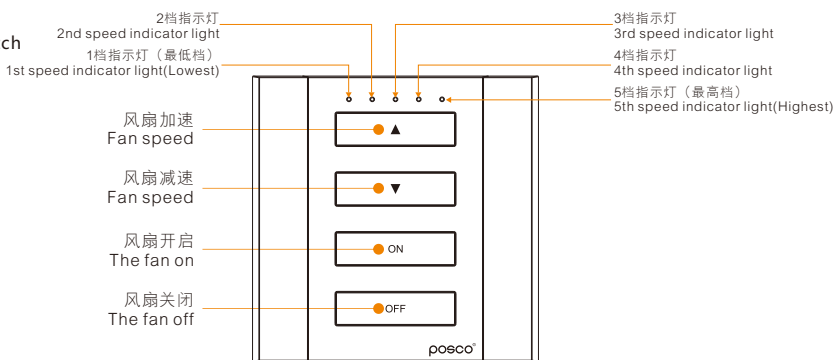

遥控 Remote

墙壁开关 Wall switch

断电后，复电开启风扇默认第三档
Power outage and revert, when you turn on the fan, it is at 3rd speed

接线方式 / Connection mode

远程遥控
RF Remote

RF wireless

Input
AC100V~250V
50/60Hz墙壁开关
Wall switch

86*86面板控制
86*86 control panel

无线控制
Wireless control

双向控制
Two-way control

风扇120W
Fan120W

5档调速
5 Speeds

110V~250V
宽电压
Wide voltage

产品功能 / Product features

遥控 Remote

墙壁开关 Wall switch

断电后，复电开启风扇默认第三档
Power outage and revert,when you turn on the fan ,it is at 3rd speed

接线方式 / Connection mode

远程遥控
RF Remote

墙壁开关
Wall switch

吊扇
Ceiling fan

产品功能 / Product features

遥控 Remote

内置式迷你控制器 Built-in mini controller