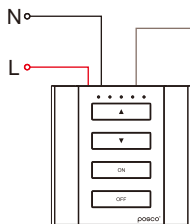

遥控 Remote

墙壁开关 Wall switch

断电后，复电开启风扇默认第三档
Power outage and revert, when you turn on the fan, it is at 3rd speed

接线方式 / Connection mode

远程遥控
RF Remote

RF wireless

Input
AC100V~250V
50/60Hz墙壁开关
Wall switch

86*86面板控制
86*86 control panel

无线控制
Wireless control

双向控制
Two-way control

风扇120W
Fan120W

5档调速
5 Speeds

110V~250V
宽电压
Wide voltage

产品功能 / Product features

遥控 Remote

墙壁开关 Wall switch

断电后，复电开启风扇默认第三档
Power outage and revert,when you turn on the fan ,it is at 3rd speed

接线方式 / Connection mode

远程遥控
RF Remote

墙壁开关
Wall switch

吊扇
Ceiling fan

产品功能 / Product features

遥控 Remote

内置式迷你控制器 Built-in mini controller