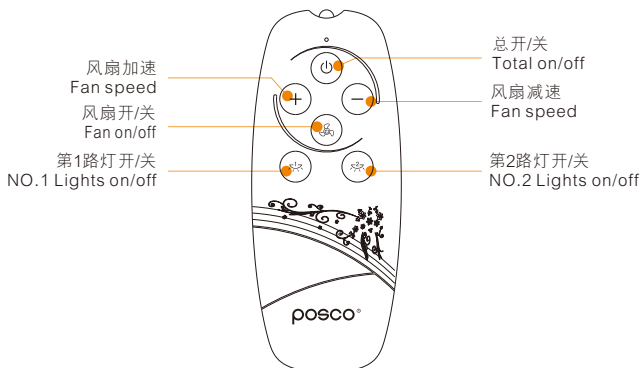

产品功能 / Product features

遥控 Remote