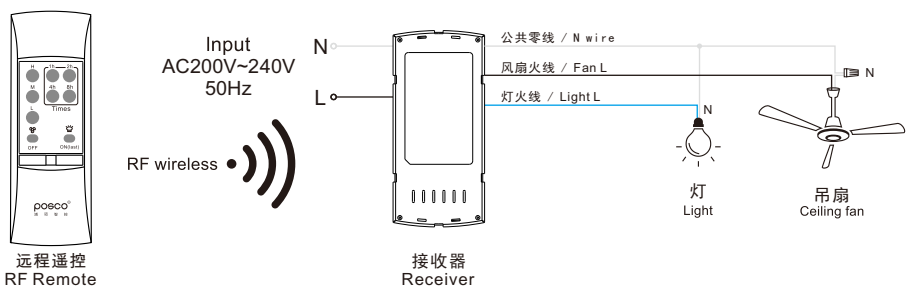

内置式控制器 Built-in controller

安装方式 installation

轻松将控制器置入U型架里
Put the controller into the U-shape frame easily

接线方式 / Connection mode

产品功能 / Product features

遥控 Remote

- 风扇高档
High speed
- 风扇中档
Mid speed
- 风扇低档
Low speed
- 风扇关闭
Turn OFF
- 总关闭
Total OFF

1h/2h/4h/8h风扇定时按键。短按开启，长按3秒以上听到滴一声示为取消定时。
1h/2h/4h/8h Fan timer buttons, short press Open, long press more than 3 seconds To drop a shown to cancel the timing.

灯开关
Light on/off

总开启
Total ON

安装方式 installation

将控制器置入电机上面
Put the controller on the motor

内置式控制器 Built-in controller

接线方式 / Connection mode

远程遥控
RF Remote

KG28

AC吊扇遥控
AC Fan remote control

IY

功能：风扇开/关、三档调速、灯开/关、定时1h/2h/4h/8h、正/反转