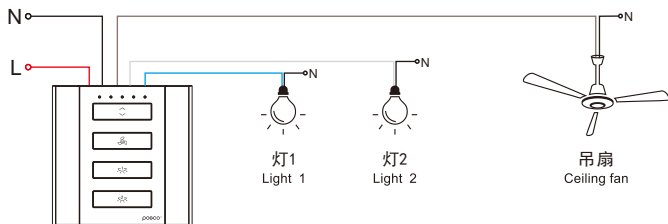

遥控 Remote

墙壁开关 Wall switch

断电后，复电开启风扇默认第三档
Power outage and revert, when you turn on the fan, it is at 3rd speed

接线方式 / Connection mode

远程遥控
RF Remote

RF wireless

Input
AC100V~250V
50/60Hz墙壁开关
Wall switch

86*86面板控制
86*86 control panel

无线控制
Wireless control

双向控制
Two-way control

风扇120W
Fan120W

5档调速
5 Speeds

110V~250V
宽电压
Wide voltage

产品功能 / Product features

遥控 Remote

墙壁开关 Wall switch

断电后，复电开启风扇默认第三档
Power outage and revert,when you turn on the fan ,it is at 3rd speed

接线方式 / Connection mode

远程遥控
RF Remote

墙壁开关
Wall switch

吊扇
Ceiling fan

产品功能 / Product features

遥控 Remote

内置式迷你控制器 Built-in mini controller