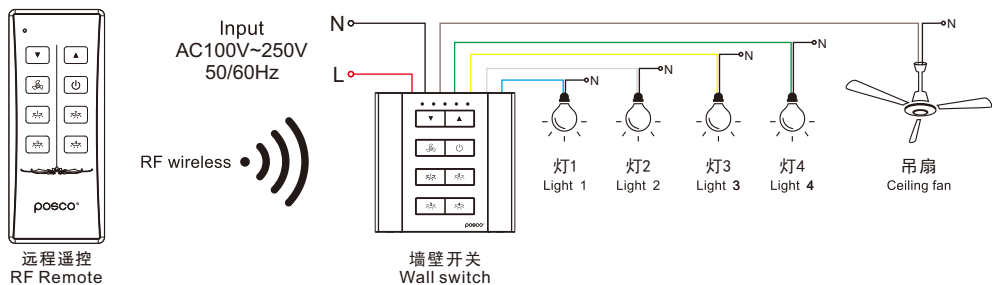

MARCKEEZ 量磁™

Anywhere is intelligent | 智 控 常 在

风扇 + 灯遥控开关
Multiple Controller Switch For
Fan & Lamp

产品功能 / Product features

遥控 Remote

墙壁开关 Wall switch

断电后，复电开启风扇默认第三档
Power outage and revert,when you turn on the fan ,it is at 3rd speed

接线方式 / Connection mode

86*86面板控制
86*86 control panel无线控制
Wireless control双向控制
Two-way control风扇120W
Fan120W5 档调速
5 Speeds每路负载LED≤300W
Every road load LED≤300W110V~250V
宽电压
Wide voltage

产品功能 / Product features