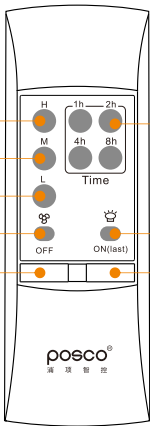

内置式控制器 Built-in controller

安装方式 installation

轻松将控制器置入U型架里
Put the controller into the U-shape frame easily

接线方式 / Connection mode

产品功能 / Product features

遥控 Remote

- 风扇高档
High speed
- 风扇中档
Mid speed
- 风扇低档
Low speed
- 风扇关闭
Turn OFF
- 总关闭
Total OFF