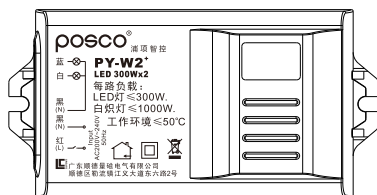

内置式控制器
Built-in controller