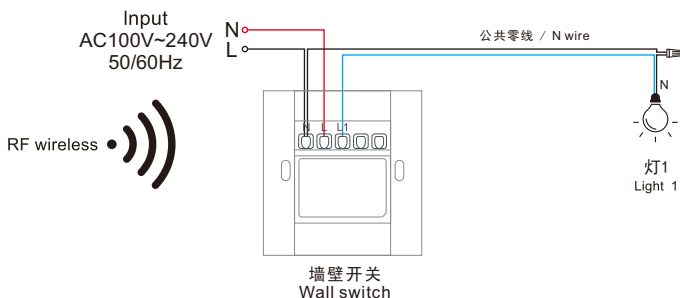

产品功能 / Product features

遥控  
Remote

墙壁开关  
wall switch

接线方式 / Connection mode

远程遥控  
RF Remote

MZA53AW1-KG25

86\*86面板控制  
86\*86 control panel

无线控制  
Wireless control

负载白炽灯 ≤ 1000W  
Each channel load incandescent lamp ≤ 1000W

隔墙遥控  
Through-wall technology

互不干扰  
Non-interference

产品功能 / Product features

遥控  
Remote

墙壁开关  
wall switch

接线方式 / Connection mode

远程遥控  
RF Remote