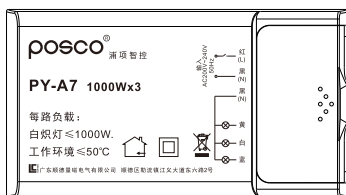

接线方式 / Connection mode

远程遥控  
RF Remote

接收器  
Receiver

灯3 Light 3  
灯2 Light 2  
灯1 Light 1

PY-A2

内置式控制器  
Built-in controller

无线控制  
Wireless control

负载白炽灯 ≤1000W  
Each channel load incandescent lamp ≤1000W