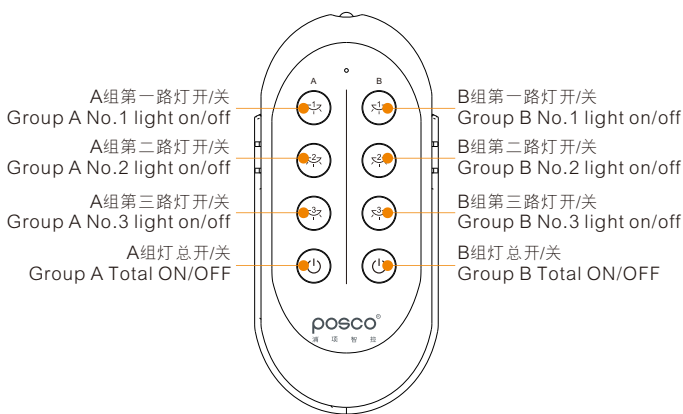

## 接线方式 / Connection mode

远程遥控  
RF Remote

MZA53AW2-KG24

86\*86面板控制  
86\*86 control panel

无线控制  
Wireless control

负载白炽灯 ≤ 1000W  
Each channel load incandescent lamp ≤ 1000W

隔墙遥控  
Through-wall technology

互不干扰  
Non-interference

产品功能 / Product features

遥控  
Remote

墙壁开关  
wall switch

接线方式 / Connection mode

远程遥控  
RF Remote

MZA53AW1-KG25

86\*86面板控制  
86\*86 control panel

无线控制  
Wireless control

负载白炽灯 ≤ 1000W  
Each channel load incandescent lamp ≤ 1000W

隔墙遥控  
Through-wall technology

互不干扰  
Non-interference

产品功能 / Product features

遥控  
Remote

墙壁开关  
wall switch

接线方式 / Connection mode

远程遥控  
RF Remote

## 产品功能 / Product features

遥控  
Remote

墙壁开关  
wall switch