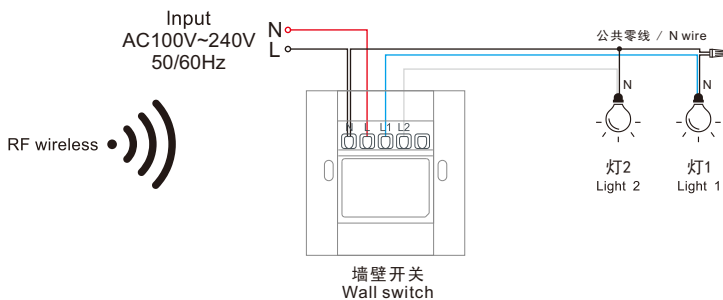

## 接线方式 / Connection mode

远程遥控  
RF Remote

MZA53AW2-KG24

86\*86面板控制  
86\*86 control panel

无线控制  
Wireless control

负载白炽灯 ≤ 1000W  
Each channel load incandescent lamp ≤ 1000W

隔墙遥控  
Through-wall technology

互不干扰  
Non-interference

产品功能 / Product features

遥控  
Remote

墙壁开关  
wall switch

接线方式 / Connection mode

远程遥控  
RF Remote

MZA53AW1-KG25

86\*86面板控制  
86\*86 control panel

无线控制  
Wireless control

负载白炽灯 ≤ 1000W  
Each channel load incandescent lamp ≤ 1000W

隔墙遥控  
Through-wall technology

互不干扰  
Non-interference

产品功能 / Product features

遥控  
Remote

墙壁开关  
wall switch

接线方式 / Connection mode

远程遥控  
RF Remote