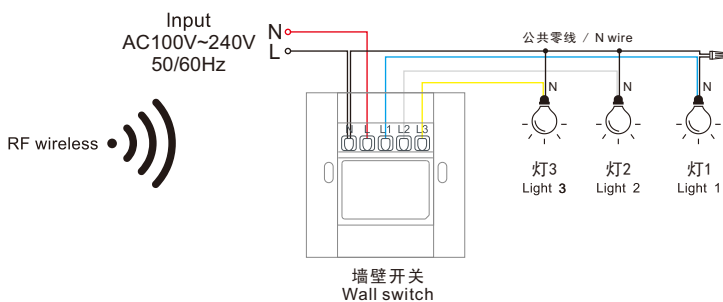

接线方式 / Connection mode

远程遥控
RF Remote