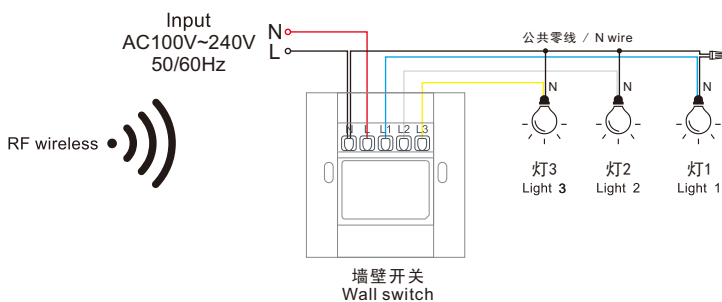

负载白炽灯 ≤ 1000W  
Each channel load incandescent lamp ≤ 1000W

隔墙遥控  
Through-wall technology

互不干扰  
Non-interference

产品功能 / Product features

遥控  
Remote

墙壁开关  
wall switch

接线方式 / Connection mode

远程遥控  
RF Remote

## 产品功能 / Product features

遥控  
Remote

墙壁开关  
wall switch

## 接线方式 / Connection mode

远程遥控  
RF Remote

PY2-8A

内置式控制器  
Built-in controller

无线控制  
Wireless control

负载白炽灯 ≤ 1000W  
Each channel load incandescent lamp ≤ 1000W

隔墙遥控  
Through-wall technology

互不干扰  
Non-interference

产品功能 / Product features

遥控  
Remote

内置式控制器  
Built-in controller

接线方式 / Connection mode

远程遥控  
RF Remote

接收器  
Receiver

灯1  
Light 1

PY2-4A