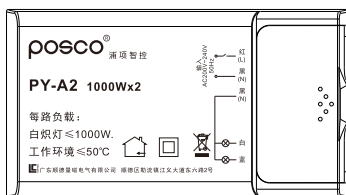

接线方式 / Connection mode

远程遥控  
RF Remote

接收器  
Receiver

灯3 Light 3  
灯2 Light 2  
灯1 Light 1

PY-A2

内置式控制器  
Built-in controller

无线控制  
Wireless control

负载白炽灯 ≤1000W  
Each channel load incandescent lamp ≤1000W

隔墙遥控  
Through-wall technology

互不干扰  
Non-interference

产品功能 / Product features

遥控  
Remote

- 第1路灯开/关  
NO.1 Lights on/off
- 第2路灯开/关  
NO.2 Lights on/off
- 灯总开  
Total light on
- 灯总关  
Total light off

内置式控制器  
Built-in controller