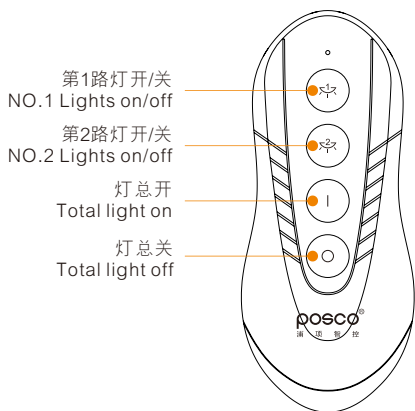

隔墙遥控  
Through-wall technology

互不干扰  
Non-interference

## 产品功能 / Product features

遥控  
Remote

墙壁开关  
wall switch

## 接线方式 / Connection mode

远程遥控  
RF Remote

MZA53AW2-KG24

86\*86面板控制  
86\*86 control panel

无线控制  
Wireless control

负载白炽灯 ≤ 1000W  
Each channel load incandescent lamp ≤ 1000W

隔墙遥控  
Through-wall technology

互不干扰  
Non-interference

产品功能 / Product features

遥控  
Remote

墙壁开关  
wall switch

接线方式 / Connection mode

远程遥控  
RF Remote

MZA53AW1-KG25

86\*86面板控制  
86\*86 control panel

无线控制  
Wireless control