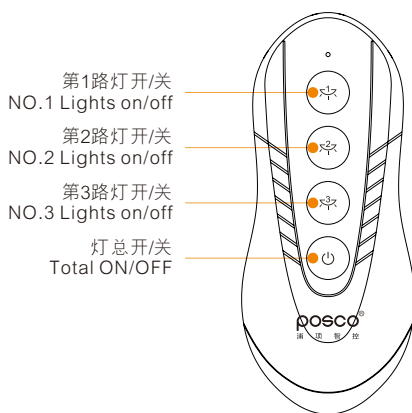

产品功能 / Product features

遥控
Remote

墙壁开关
wall switch