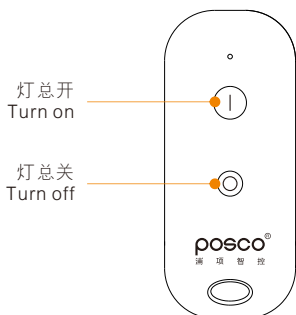

产品功能 / Product features

遥控  
Remote

墙壁开关  
wall switch

接线方式 / Connection mode

远程遥控  
RF Remote

MZA53AW1-KG25

86\*86面板控制  
86\*86 control panel

无线控制  
Wireless control

负载白炽灯 ≤ 1000W  
Each channel load incandescent lamp ≤ 1000W

隔墙遥控  
Through-wall technology

互不干扰  
Non-interference

产品功能 / Product features

遥控  
Remote

墙壁开关  
wall switch

接线方式 / Connection mode

远程遥控  
RF Remote