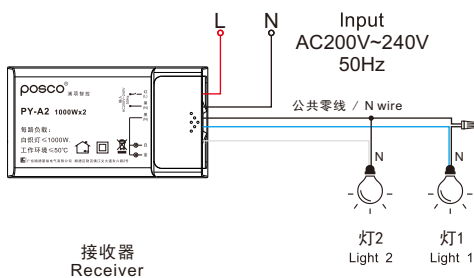

接线方式 / Connection mode

远程遥控  
RF Remote

接收器  
Receiver

灯3 Light 3  
灯2 Light 2  
灯1 Light 1

PY-A2

内置式控制器  
Built-in controller

无线控制  
Wireless control

负载白炽灯 ≤1000W  
Each channel load incandescent lamp ≤1000W

隔墙遥控  
Through-wall technology

互不干扰  
Non-interference

产品功能 / Product features

遥控  
Remote

- 第1路灯开/关  
NO.1 Lights on/off
- 第2路灯开/关  
NO.2 Lights on/off
- 灯总开  
Total light on
- 灯总关  
Total light off

内置式控制器  
Built-in controller

接线方式 / Connection mode

远程遥控  
RF Remote

接收器  
Receiver

灯2 Light 2  
灯1 Light 1

PY-7

内置式控制器  
Built-in controller

无线控制  
Wireless control

负载白炽灯 ≤1000W  
Each channel load incandescent lamp ≤1000W

隔墙遥控  
Through-wall technology

互不干扰  
Non-interference

产品功能 / Product features

遥控  
Remote

- 第1路灯开/关  
NO.1 Lights on/off
- 第2路灯开/关  
NO.2 Lights on/off
- 第3路灯开/关  
NO.3 Lights on/off
- 灯总开/关  
Total ON/OFF