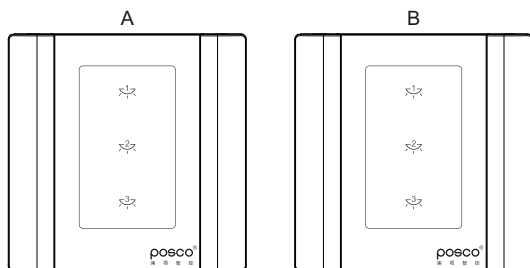

MZA53AW3*2-KG21

产品功能 / Product features

遥控
Remote

墙壁开关
wall switch

接线方式 / Connection mode