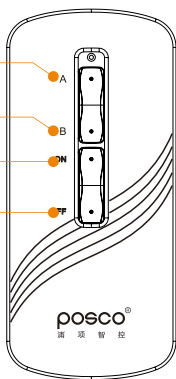

接线方式 / Connection mode

远程遥控  
RF Remote

接收器  
Receiver

灯3 Light 3  
灯2 Light 2  
灯1 Light 1

PY-A2

内置式控制器  
Built-in controller

无线控制  
Wireless control

负载白炽灯 ≤1000W  
Each channel load incandescent lamp ≤1000W

隔墙遥控  
Through-wall technology

互不干扰  
Non-interference

产品功能 / Product features

遥控  
Remote

- 第1路灯开/关  
NO.1 Lights on/off
- 第2路灯开/关  
NO.2 Lights on/off
- 灯总开  
Total light on
- 灯总关  
Total light off

内置式控制器  
Built-in controller