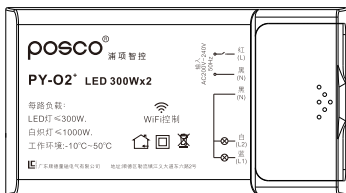

内置式控制器 Built-in controller