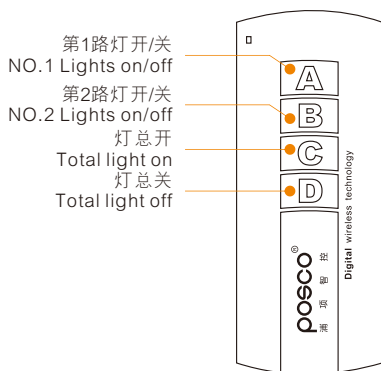

隔墙遥控  
Through-wall technology

互不干扰  
Non-interference

产品功能 / Product features

遥控  
Remote

- 第1路灯开/关  
NO.1 Lights on/off
- 第2路灯开/关  
NO.2 Lights on/off
- 第3路灯开/关  
NO.3 Lights on/off
- 灯总开/关  
Total ON/OFF

内置式控制器  
Built-in controller

接线方式 / Connection mode

远程遥控  
RF Remote

接收器  
Receiver

灯3 Light 3  
灯2 Light 2  
灯1 Light 1

PY-2

内置式控制器  
Built-in controller

无线控制  
Wireless control

负载白炽灯 ≤1000W  
Each channel load incandescent lamp ≤1000W

隔墙遥控  
Through-wall technology

互不干扰  
Non-interference

产品功能 / Product features

遥控  
Remote

内置式控制器  
Built-in controller

接线方式 / Connection mode

远程遥控  
RF Remote